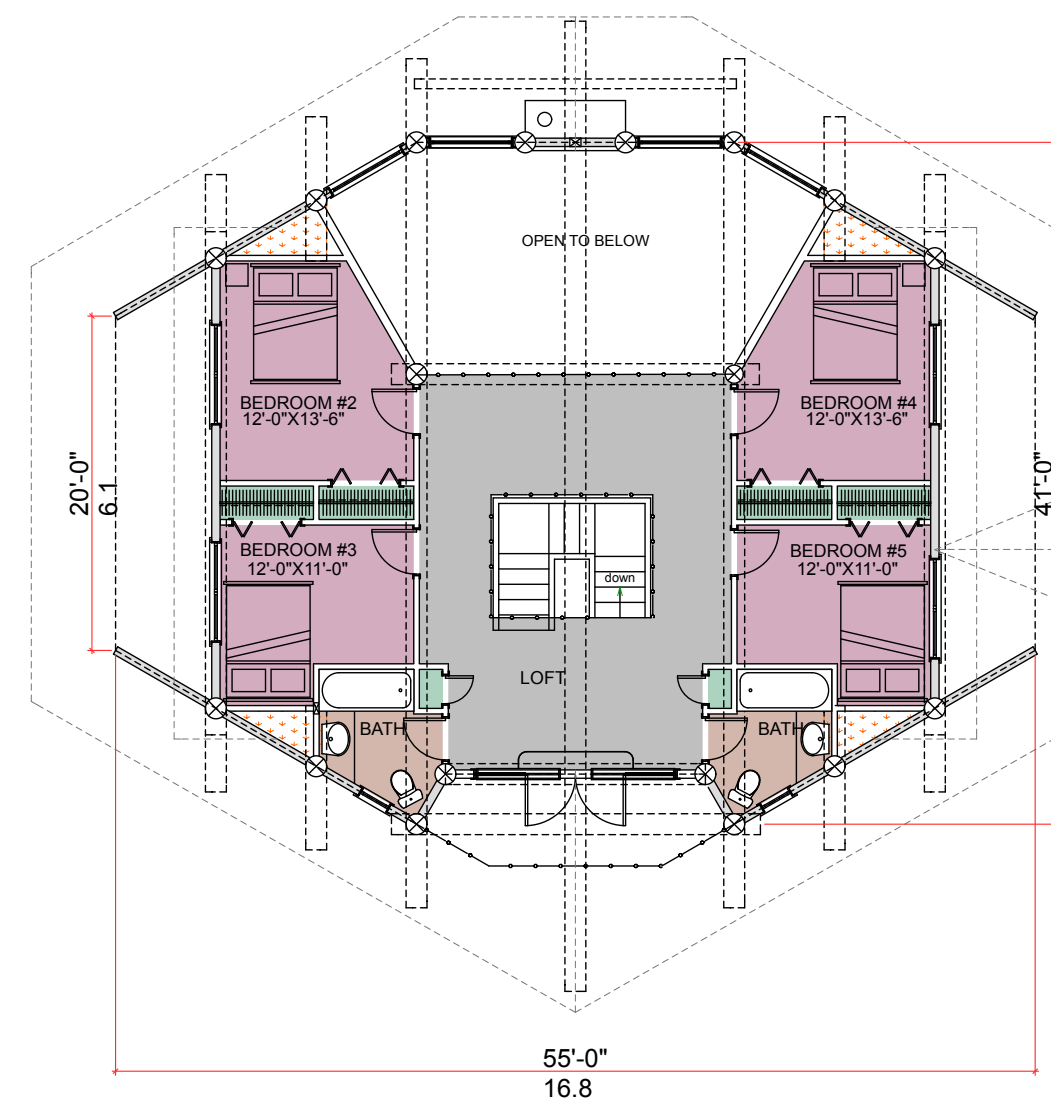

EL CONDOR

3037 SQ.FT 282 SQ.M.

FIRST FLOOR PLAN
AREA: 1858 SQ. FT.
172.6 SQ.M.

SECOND FLOOR PLAN
AREA: 1179 SQ.FT.
109.5 SQ.M.