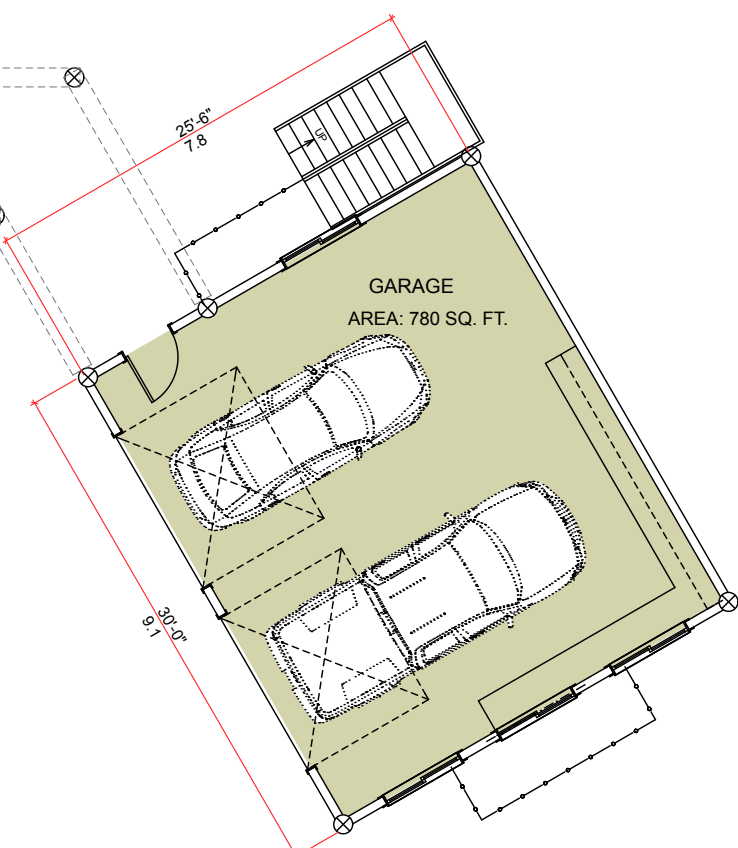

EL CONDOR

3037 SQ.FT 282 SQ.M.

FIRST FLOOR PLAN
AREA: 1858 SQ. FT.
172.6 SQ.M.

SECOND FLOOR PLAN
AREA: 1179 SQ.FT.
109.5 SQ.M.