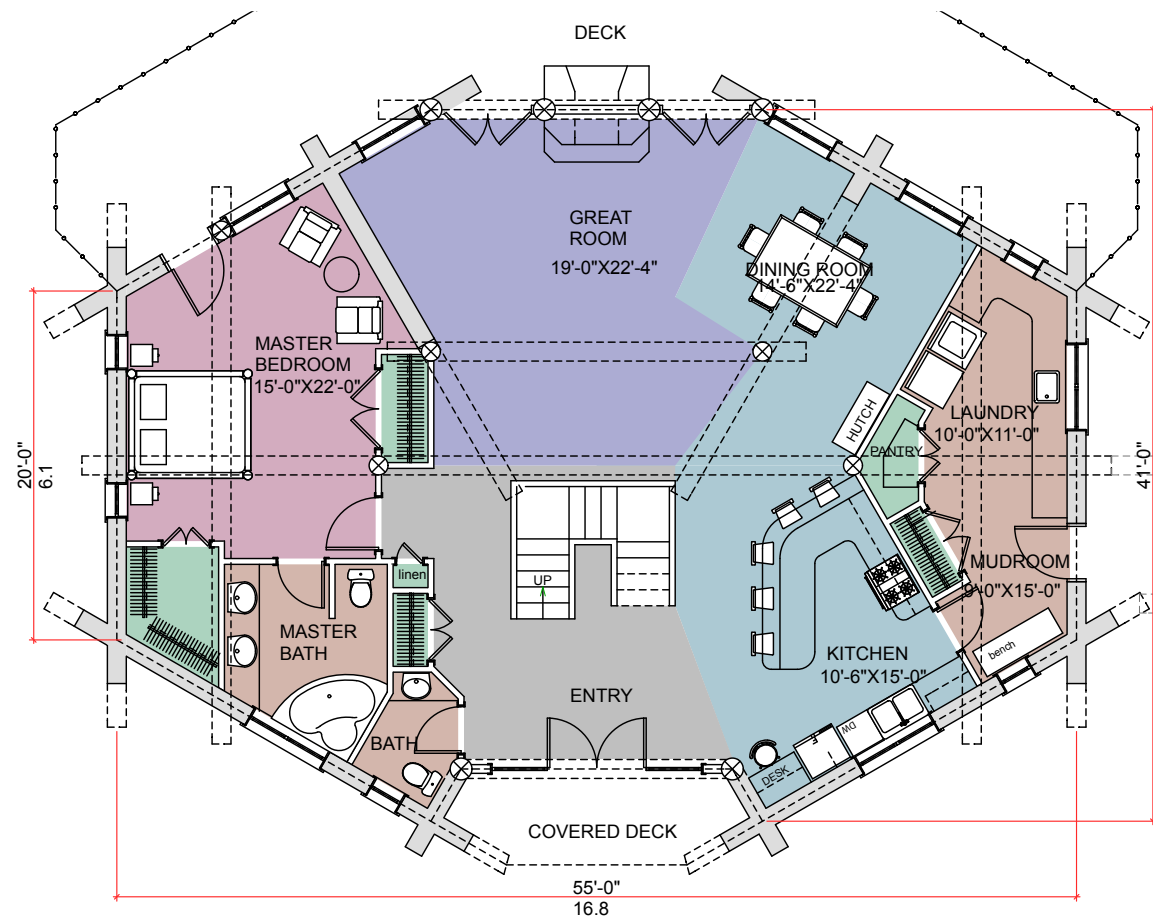

EL CONDOR

3037 SQ.FT 282 SQ.M.

FIRST FLOOR PLAN
AREA: 1858 SQ. FT.
172.6 SQ.M.

SECOND FLOOR PLAN
AREA: 1179 SQ.FT.
109.5 SQ.M.